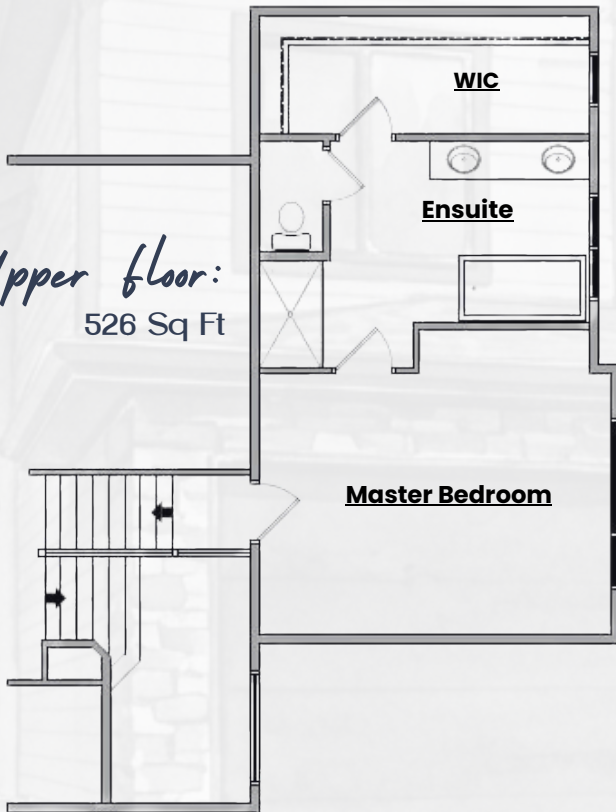

The Everett

Where Cozy Moments and Big Memories Begin

3-Bed, 2-Bath

1,870 Sq Ft

[LEARN MORE](#)

@monarchhomesinc
9914B 113 Ave Grande Prairie, AB

The Everett

Upper floor:
526 Sq Ft

Highlights

- 3 bedrooms, 2 bathrooms
- Master on upper floor
- Main floor laundry
- Large closets throughout
- Spacious open-concept main floor
- 3-Car garage

Main floor: 1,344 Sq Ft