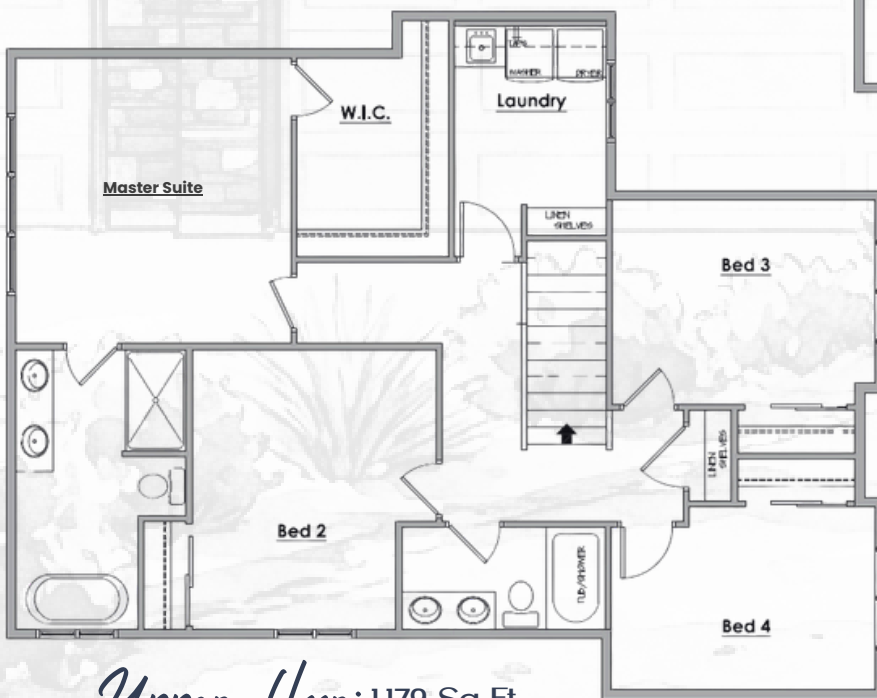

The Corina II

Where Every Room Feels Like Home

4-Bed, 2.5-Bath

2,142 Sq Ft

[LEARN MORE](#)

@monarchhomesinc
9914B 113 Ave Grande Prairie, AB

The Corina II

Main floor: 963 Sq Ft

Upper floor: 1,179 Sq Ft

Highlights

- 4 bedrooms, 2.5 bathrooms
- Upper-floor laundry
- Large walk-in closet
- Kids' bath with double vanity
- Walk-through pantry
- Spacious open-concept main floor
- 3-Car garage